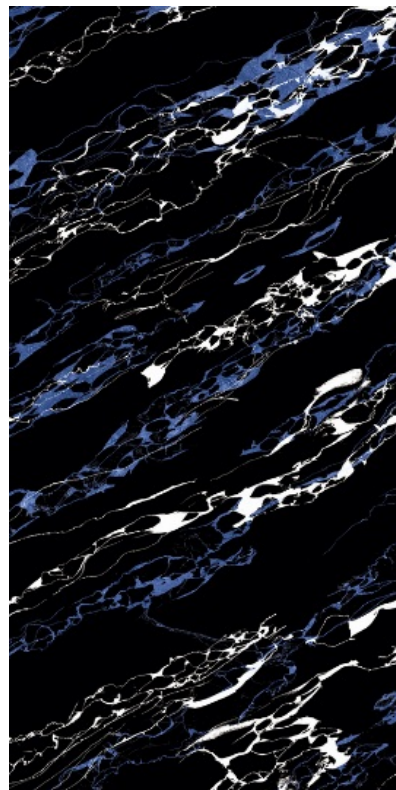

ZEBRA AZUL

SIZE : 600 X 1200 MM

THICKNESS : 8.5 MM

SURFACE : High Glossy

4

RANDOM

ZEBRA YELLOW

SIZE : 600 X 1200 MM

THICKNESS : 8.5 MM

SURFACE : High Glossy

4

RANDOM

ZEBRA YELLOW

Thank You