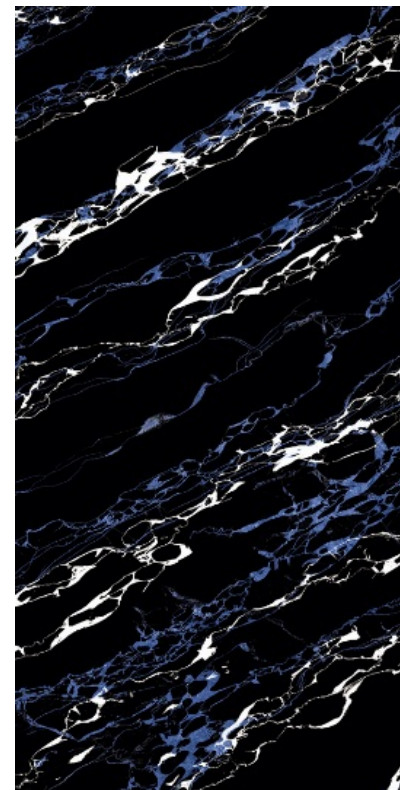

ZEBRA AZUL

SIZE : 600 X 1200 MM

THICKNESS : 8.5 MM

SURFACE : High Glossy

4

RANDOM

ZEBRA YELLOW

SIZE : 600 X 1200 MM

THICKNESS : 8.5 MM

SURFACE : High Glossy

4

RANDOM

ZEBRA YELLOW

Thank You