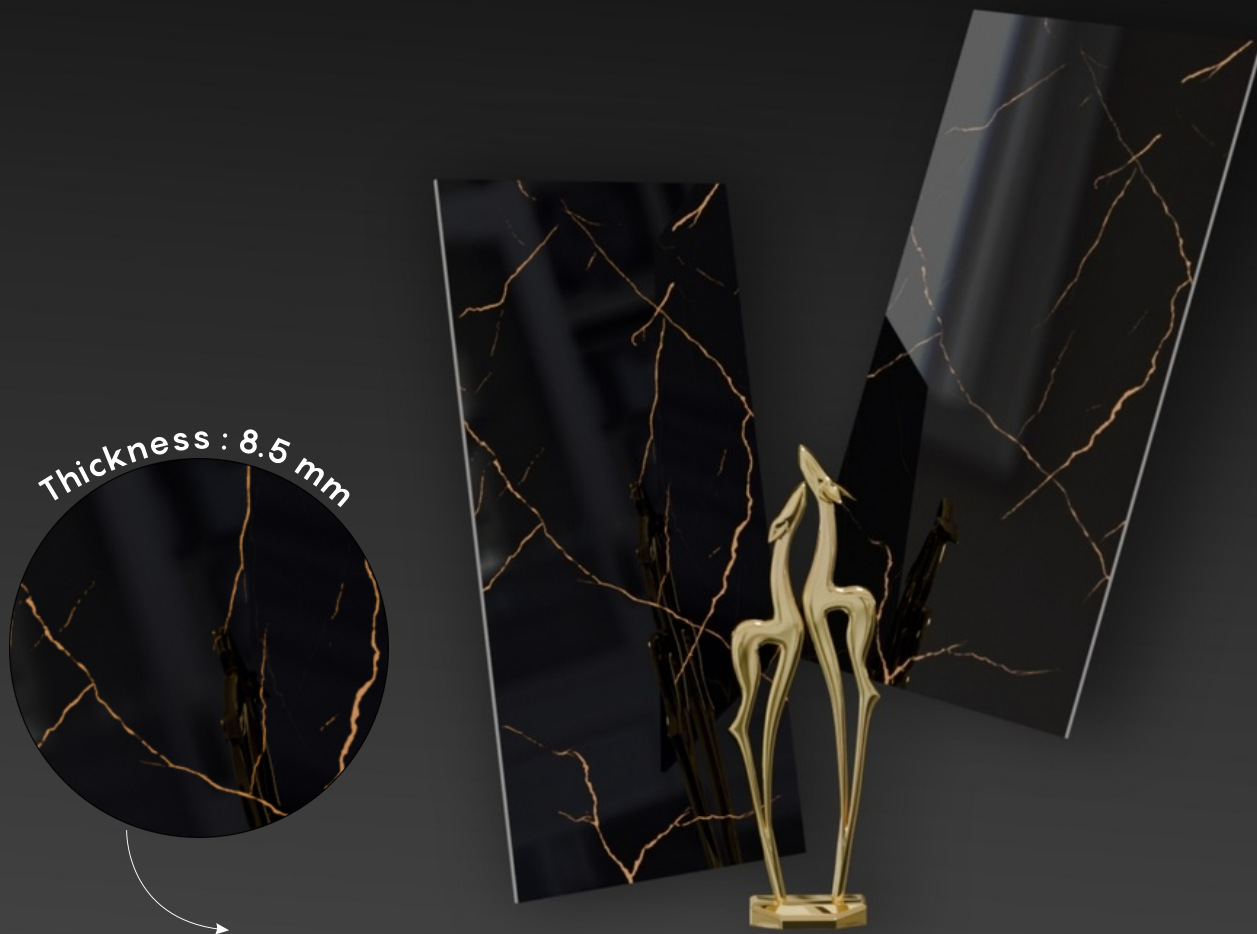

600 X 1200 MM

SUPER-BLACK

Bring
LUXURY

Extraordinary Collection

The 600x1200mm tiles give a charming look to a space with their compact size and seamless appeal. They offer infinite design possibilities with their incredible and attractive style

GVT
PGVT
COLLECTION

600 X
1200 MM

High
Strength

Maintenance
Free

Eco
Friendly

Random
Designs

Water
Absorption

Chemical
Resistant

SURFACE : High Glossy

4

RANDOM

RUBY STONE

SIZE : 600 X 1200 MM

THICKNESS : 8.5 MM

SURFACE : High Glossy

5