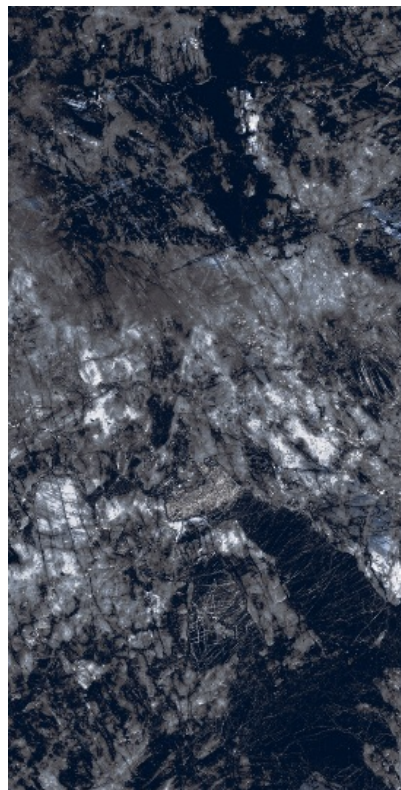

OPERA BLACK

SIZE : 600 X 1200 MM

THICKNESS : 8.5 MM

SURFACE : High Glossy

4

RANDOM