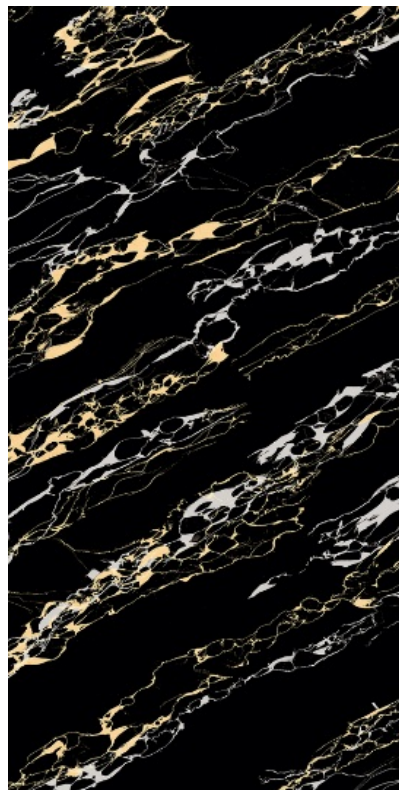

ZEBRA AZUL

SIZE : 600 X 1200 MM

THICKNESS : 8.5 MM

SURFACE : High Glossy

4

RANDOM

ZEBRA YELLOW

SIZE : 600 X 1200 MM

THICKNESS : 8.5 MM

SURFACE : High Glossy

4

RANDOM

ZEBRA YELLOW

Thank You