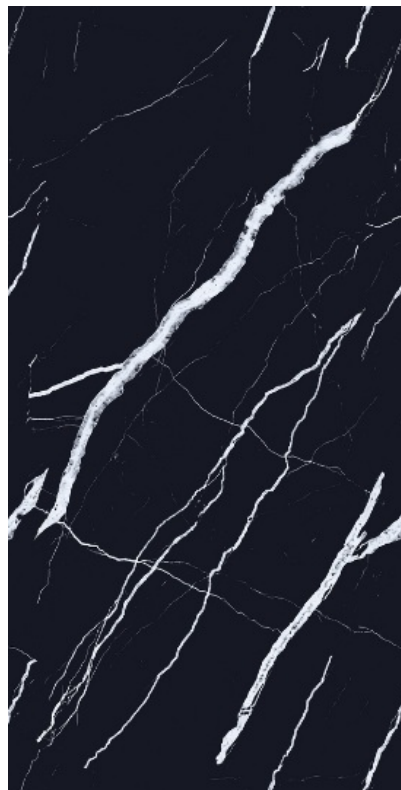

RANDOM

I-BLACK BEAUTY

SIZE : 600 X 1200 MM

THICKNESS : 8.5 MM

SURFACE : High Glossy

3

RANDOM

I-BLACK BEAUTY