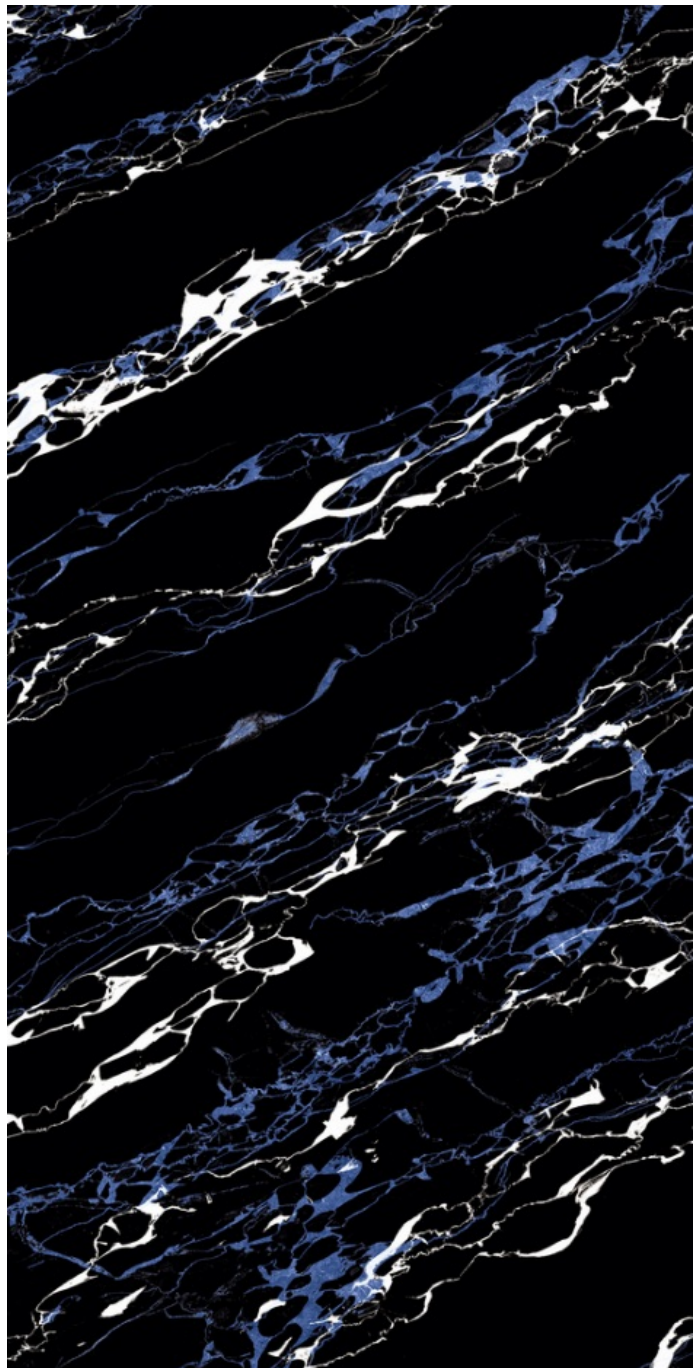

ZEBRA AZUL

SIZE : 600 X 1200 MM

THICKNESS : 8.5 MM

SURFACE : High Glossy

4

RANDOM

ZEBRA YELLOW

SIZE : 600 X 1200 MM

THICKNESS : 8.5 MM

SURFACE : High Glossy

4

RANDOM

ZEBRA YELLOW

Thank You