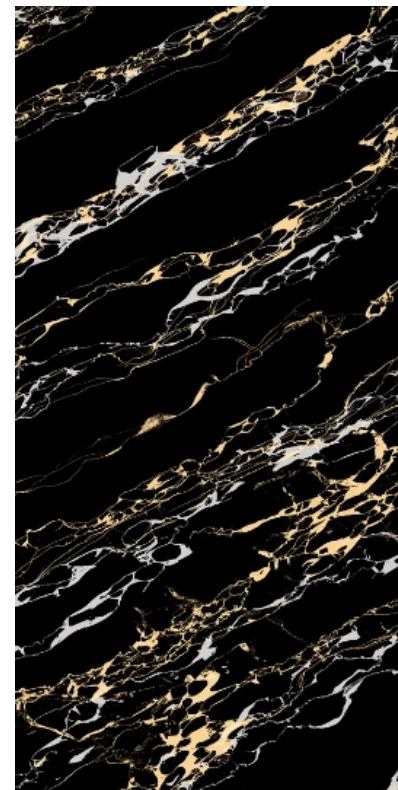

ZEBRA AZUL

SIZE : 600 X 1200 MM

THICKNESS : 8.5 MM

SURFACE : High Glossy

4

RANDOM

ZEBRA YELLOW

SIZE : 600 X 1200 MM

THICKNESS : 8.5 MM

SURFACE : High Glossy

4

RANDOM

ZEBRA YELLOW

Thank You