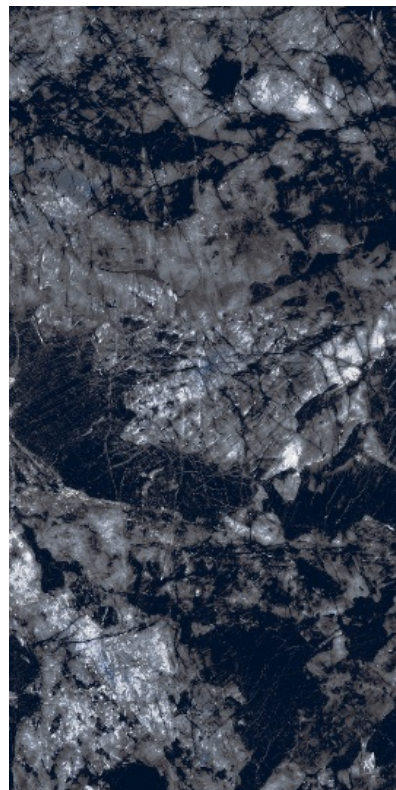

OPERA BLACK

SIZE : 600 X 1200 MM

THICKNESS : 8.5 MM

SURFACE : High Glossy

4

RANDOM