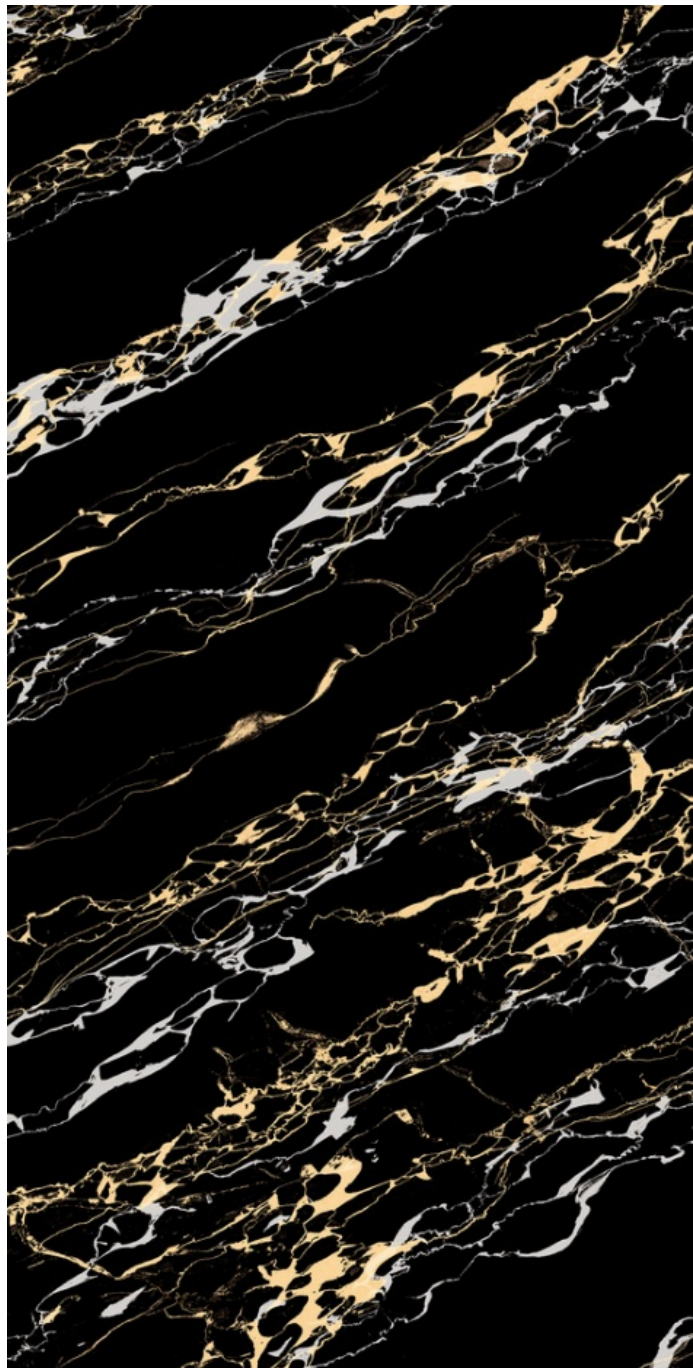

ZEBRA AZUL

SIZE : 600 X 1200 MM

THICKNESS : 8.5 MM

SURFACE : High Glossy

4

RANDOM

ZEBRA YELLOW

SIZE : 600 X 1200 MM

THICKNESS : 8.5 MM

SURFACE : High Glossy

4

RANDOM

ZEBRA YELLOW

Thank You