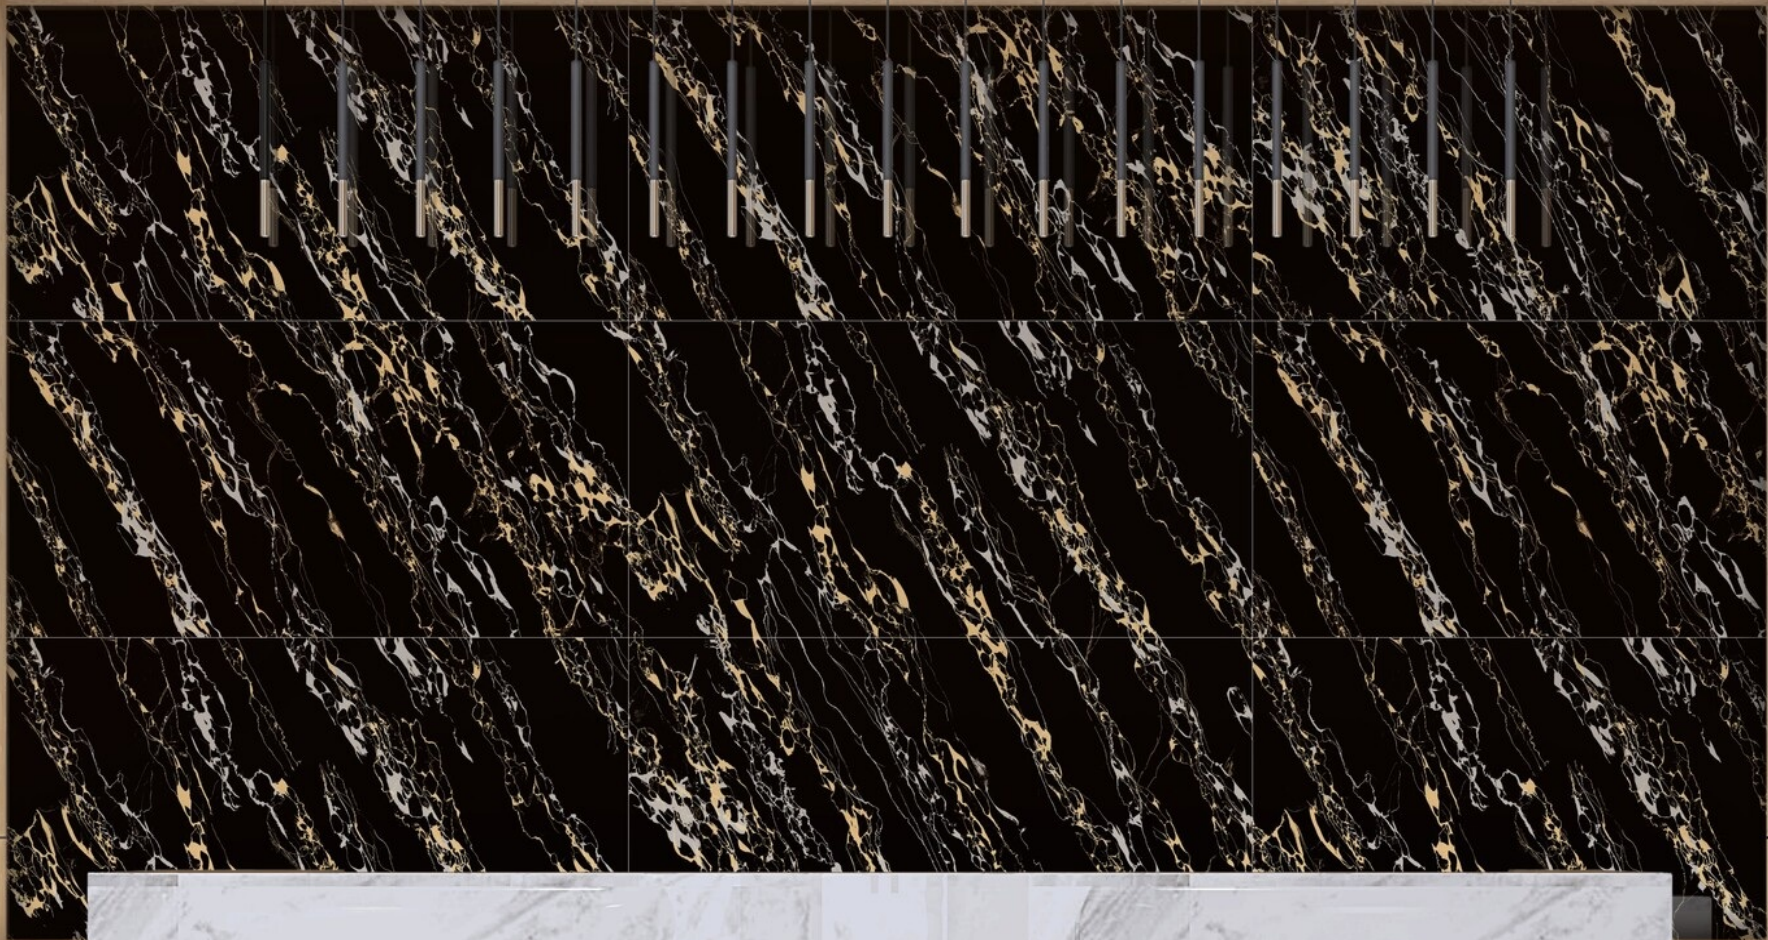

THICKNESS : 8.5 MM

SURFACE : High Glossy

4

RANDOM

ZEBRA YELLOW

Thank You