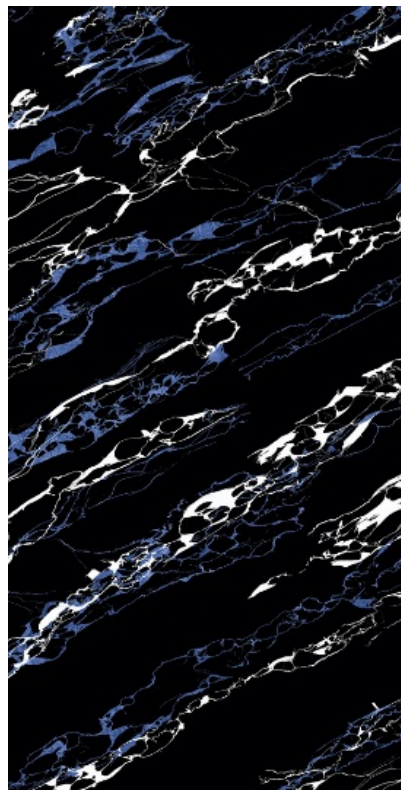

ZEBRA AZUL

SIZE : 600 X 1200 MM

THICKNESS : 8.5 MM

SURFACE : High Glossy

4

RANDOM

ZEBRA YELLOW

SIZE : 600 X 1200 MM

THICKNESS : 8.5 MM

SURFACE : High Glossy

4

RANDOM

ZEBRA YELLOW

Thank You