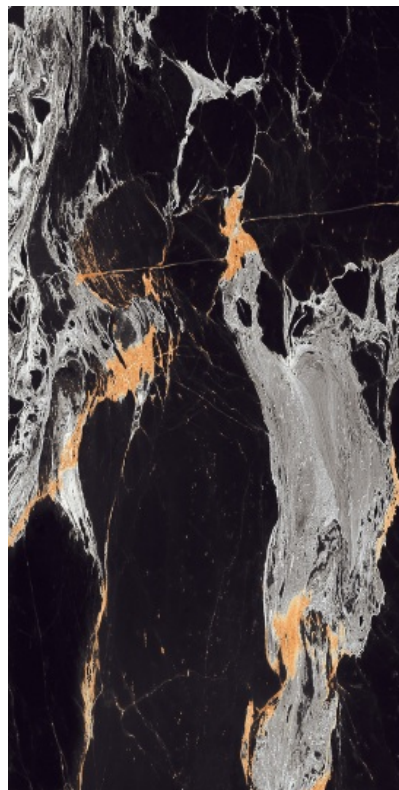

600 X 1200 MM

SUPER-BLACK

Bring
LUXURY

Extraordinary Collection

The 600x1200mm tiles give a charming look to a space with their compact size and seamless appeal. They offer infinite design possibilities with their incredible and attractive style

Application

- 01 Flooring
- 02 Walls
- 03 Kitchen Countertops
- 04 Bathroom
- 05 Kitchen Backsplash
- 06 Exterior Patio
- 07 Walkways, Patios
- 08 Interior Decor

BUMBAL BLACK

SIZE : 600 X 1200 MM

THICKNESS : 8.5 MM

SURFACE : High Glossy

3

RANDOM

BUMBAL BLACK

ENIGMA BIANCO

SIZE : 600 X 1200 MM

THICKNESS : 8.5 MM

SURFACE : High Glossy