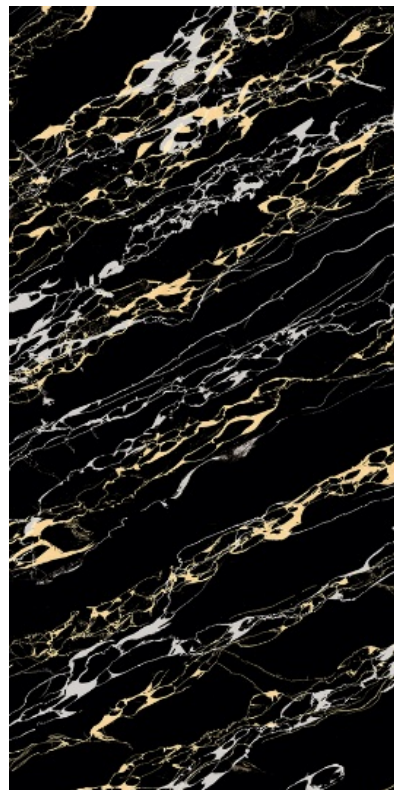

ZEBRA AZUL

SIZE : 600 X 1200 MM

THICKNESS : 8.5 MM

SURFACE : High Glossy

4

RANDOM

ZEBRA YELLOW

SIZE : 600 X 1200 MM

THICKNESS : 8.5 MM

SURFACE : High Glossy

4

RANDOM

ZEBRA YELLOW

Thank You