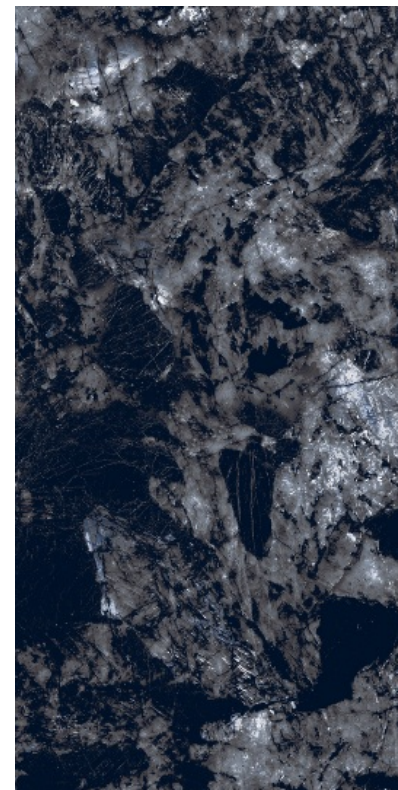

OPERA BLACK

SIZE : 600 X 1200 MM

THICKNESS : 8.5 MM

SURFACE : High Glossy

4

RANDOM